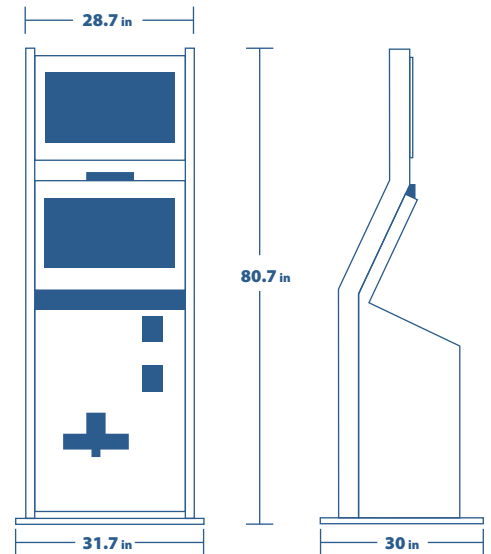

Features

- Innovative FOTO provides design service, kiosk manufacturing, and service maintenance.
- Custom-designed free-standing camera, print delivery, and payment options built into each unit.
- Employees are not responsible for cash handling—all transactions completed at the kiosk.
- Accepts all major credit cards and cash as payment at the kiosk.
- Completely self-serve—no staff interfering with or interrupting the guest experience.
- Localized branding through customized exterior graphic wrap and digital display.
- Custom designed output for your venue.

Specifications

BOOTH STYLE: Indoor Kiosk

WEIGHT: 550 lbs (204.1 kg)

POWER: 110v/220v, 50/60Hz

3-6 amps dedicated circuit, TUV approved, CE

DIMENSIONS:

H 80.7 in (204.9 cm) x L 30 in (76.2 cm) x W 31.7 in (80.5 cm)

MATERIALS: Woods, plastics, laminates on a rigid aluminum