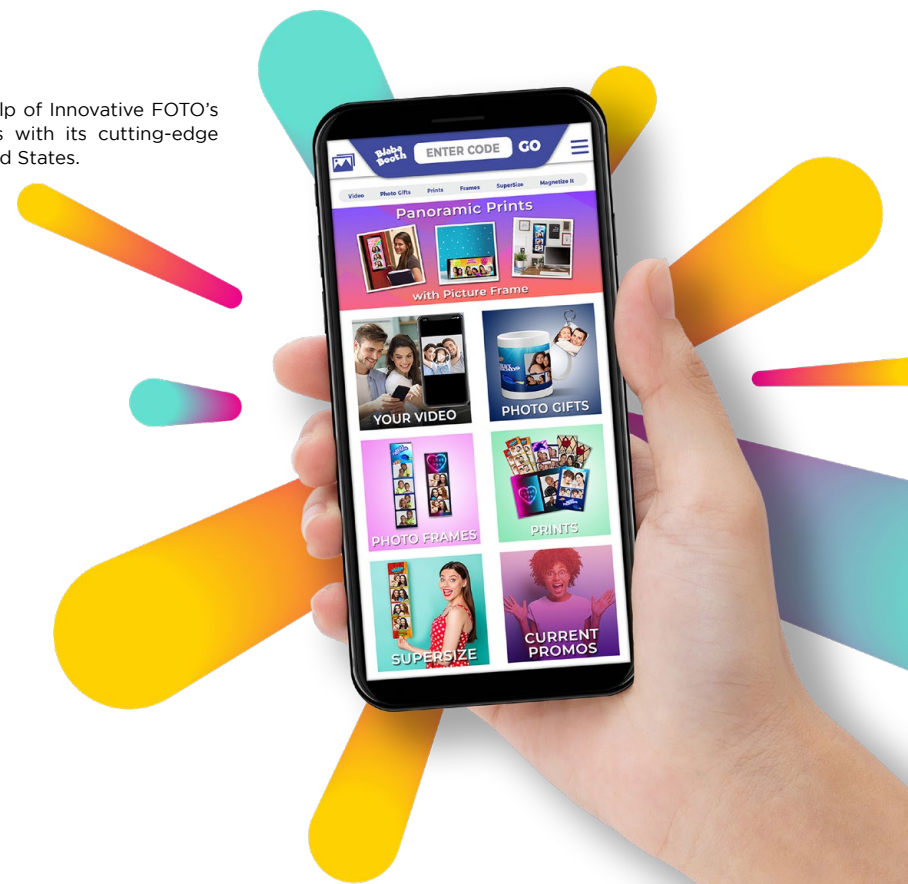

MOVIE THEATERS

Let us Create a Custom Photo & Social Experience for Your Theater!

BLABABOOTH

Extend the experience!

Provide guests an experience they won't forget with the help of Innovative FOTO's BlabaBooth. BlabaBooth captures unforgettable memories with its cutting-edge photo booth technology across 1,600+ locations in the United States.

With BlabaBooth technology, customers can access photos and videos of their photo booth experience online to share with family and friends.

Customers can also transform their photos into a physical memento like a keychain or mug.