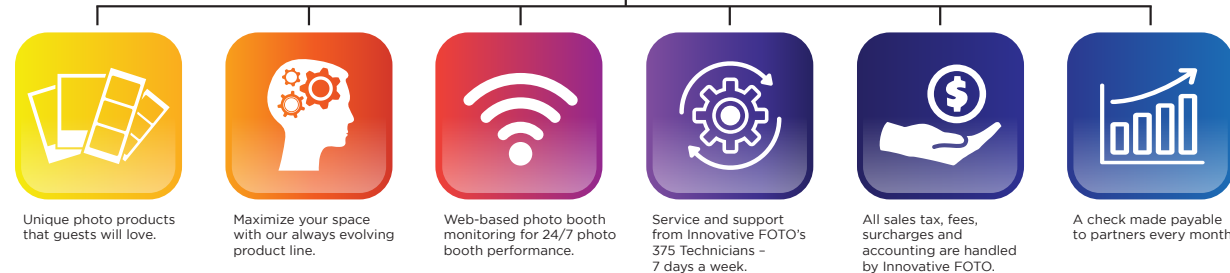

FEATURE Fully Integrated Call Center
BENEFIT All partners benefit from an in-house fully integrated call center available seven days a week.

FEATURE Customizable Booth and Graphics
BENEFIT Innovative FOTO's creative and marketing teams can easily customize booth assets to match any location and align with brand guidelines. Our booths can also provide seasonal and special event graphics!

POWERED BY **DNP**
Photo Imaging

All of Innovative Foto's photo booths utilize DNP dye-sublimation printers. DNP printers are known for their exceptional quality and durability. DNP printers produce amazing prints resistant to fading, peeling, and cracking. This means that your guest's precious memories will remain vibrant and intact for years to come.

DNP, founded in 1876, is the world's largest diversified printing/coating technologies company. Over 25 years ago, DNP was one of the earliest organizations to pioneer dye-sublimation media and the first company to start business development in thermal transfer ribbons. DNP has since grown to be the world's largest manufacturer of dye-sublimation media and thermal transfer ribbons. For more information, please visit www.dnp.co.jp/eng.

WHY CHOOSE US?

100% COST AND LABOR FREE

The unique revenue sharing business model is 100% cost and labor free to all partners, allowing additional revenue streams while taking up minimal space!

INNOVATIVE FOTO REV SHARE PROGRAM